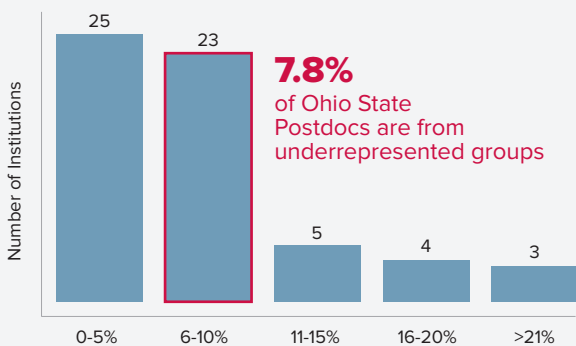

Characteristics of the POSTDOCTORAL COMMUNITY

AT THE OHIO STATE UNIVERSITY:

Total Postdocs at Ohio State: 769 **86%** Researchers, **14%** Fellows

ACROSS THE UNITED STATES:

Nationality
 38% US Citizens
 8% Permanent Residents
 54% International

Percentage of Postdocs in Underrepresented Groups

Percentage of Postdocs on Temporary Visas