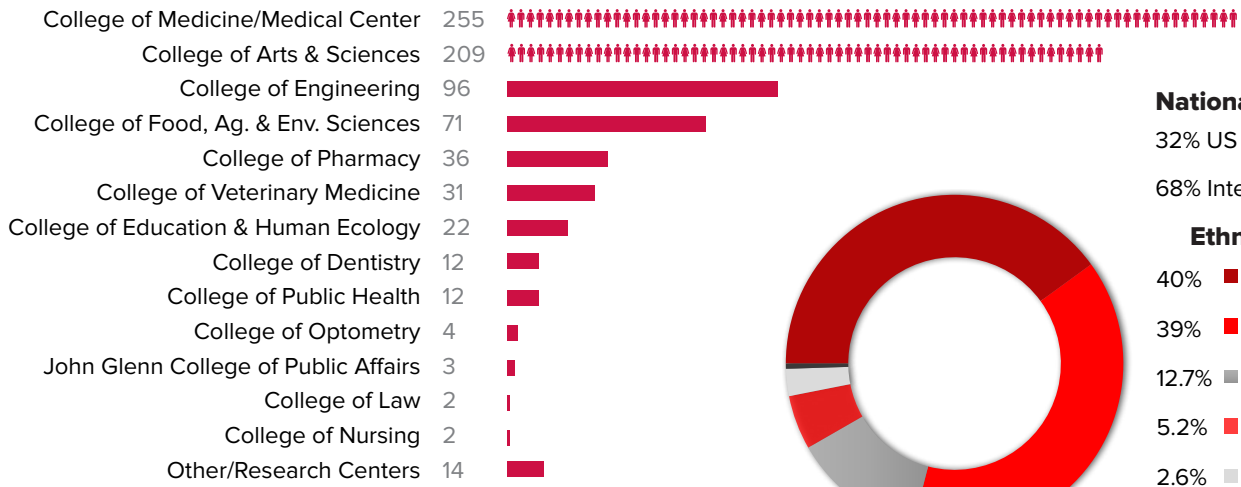

Characteristics of the POSTDOCTORAL COMMUNITY

AT THE OHIO STATE UNIVERSITY:

Total Postdocs at Ohio State: 769 **86%** Researchers, **14%** Fellows

ACROSS THE UNITED STATES:

Nationality
 38% US Citizens
 8% Permanent Residents
 54% International

Percentage of Postdocs in Underrepresented Groups

Percentage of Postdocs on Temporary Visas