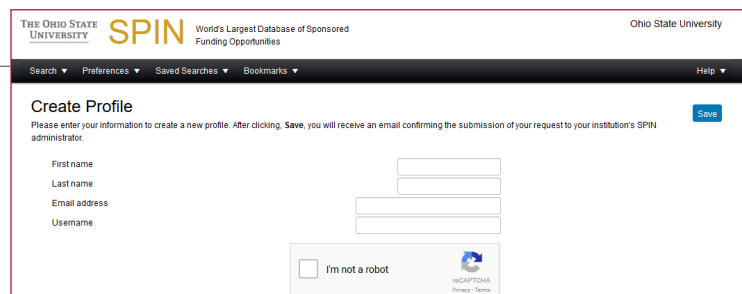

The Office of Research provides a campus-wide subscription to SPIN for the Ohio State research community.

To Begin Using SPIN:

1. Go to infoedglobal.com and click on the SPIN link located on the top of the page.

2. Click on the “Sign In” link on the top right-hand corner of the page.

3. Then click on the “Need to create a new profile?” link.

4. Complete the form to create a profile and click “Save” – an email confirmation will be sent to the Office of Research to approve your request.