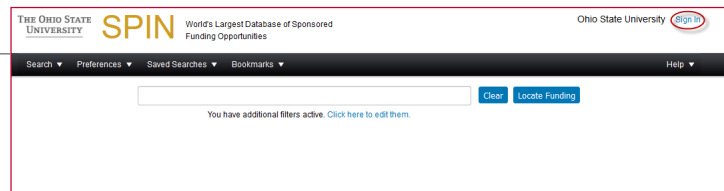

3. Then click on the “Need to create a new profile?” link.