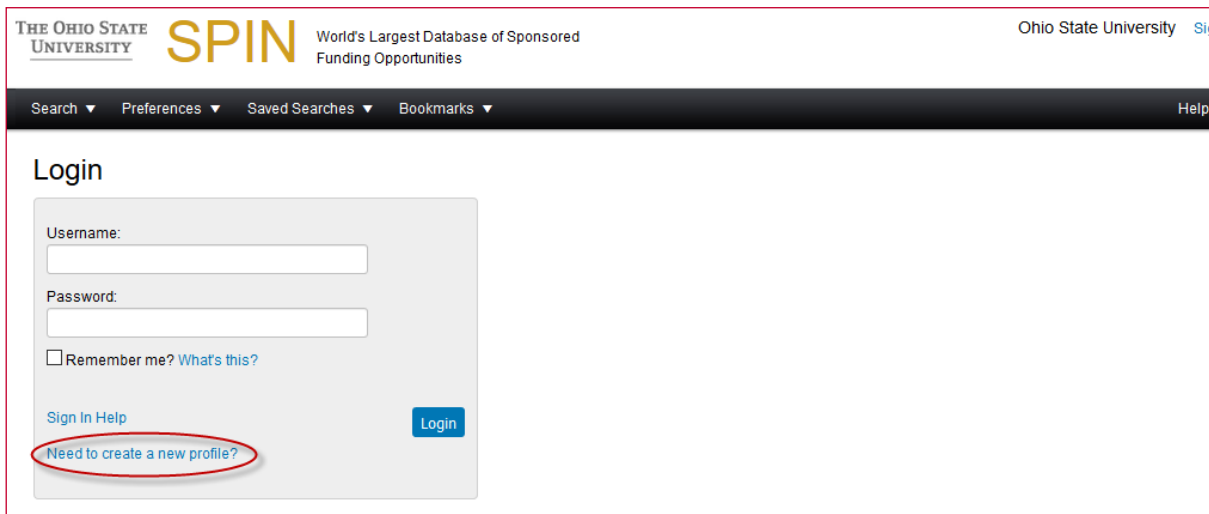

The Office of Research provides a campus-wide subscription to SPIN for the Ohio State research community.

To Begin Using SPIN:

1. Go to infoedglobal.com and click on the SPIN link located on the top of the page.

2. Click on the “Sign In” link on the top right-hand corner of the page.

3. Then click on the “Need to create a new profile?” link.

4. Complete the form to create a profile and click “Save” – an email confirmation will be sent to the Office of Research to approve your request.